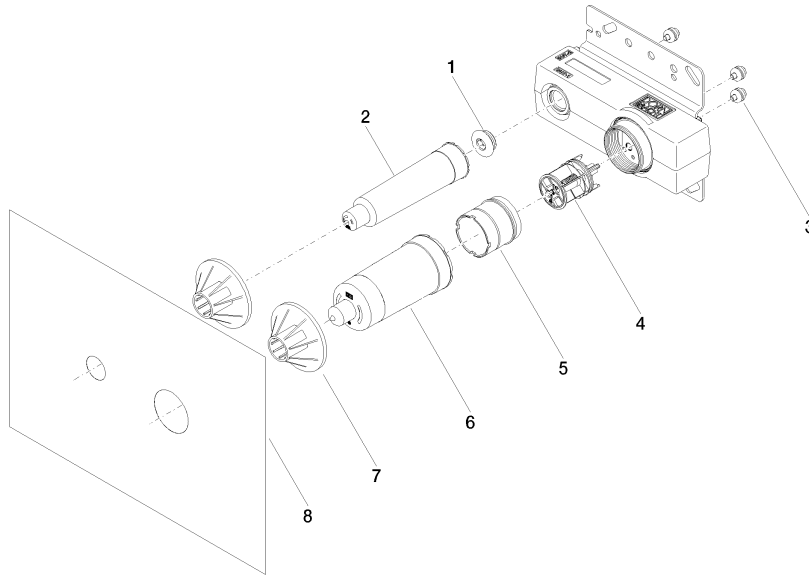

## EDITION PRO Concealed wall-mounted single-lever mixer mixer on right -

---

35 870 970 90

- red brass, lead-free
- 2x male thread 1/2" connection
- 1x female thread 1/2" outlet for wall spout
- 1x female thread 1/2" outlet
- 2x dust cover
- anti-water packing
- soundproofing
- gauge 100 mm

**EDITION PRO Concealed wall-mounted single-lever mixer mixer on right -**

35 870 970 90

**Certificates**

ACS\_21 ACC LY 141.

**EDITION PRO Concealed wall-mounted single-lever mixer mixer on right -**

35 870 970 90

**Spare parts list**

No.	Item Number	Name	Quantity used	Delivery time
1	04 31 20 006 00 90	plug	1	2
2	09 21 02 182 90	cap	1	2
3	90 23 01 091 00 90	set	3	2
4	90 31 20 107 00 90	plug	1	2
5	90 17 01 238 00 90	sleeve	1	2
6	09 21 02 182 90	cap	1	2
7	90 23 01 174 00 90	sleeve	2	2
8	04 14 03 074 01 90	gasket kit	1	2