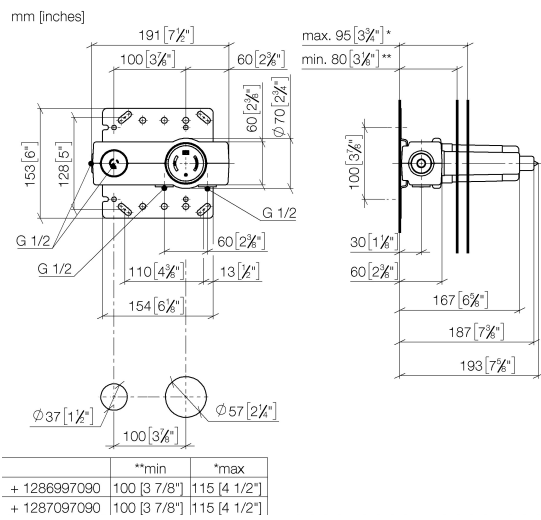

## EDITION PRO Concealed wall-mounted single-lever mixer mixer on right -

---

35 870 970 90

- red brass, lead-free
- 2x male thread 1/2" connection
- 1x female thread 1/2" outlet for wall spout
- 1x female thread 1/2" outlet
- 2x dust cover
- anti-water packing
- soundproofing
- gauge 100 mm

**EDITION PRO Concealed wall-mounted single-lever mixer mixer on right -**

35 870 970 90

**Certificates**

ACS\_21 ACC LY 141.

**EDITION PRO Concealed wall-mounted single-lever mixer mixer on right -**

35 870 970 90

**Spare parts list**

No.	Item Number	Name	Quantity used	Delivery time
1	04 31 20 006 00 90	plug	1	2
2	09 21 02 182 90	cap	1	2
3	90 23 01 091 00 90	set	3	2
4	90 31 20 107 00 90	plug	1	2
5	90 17 01 238 00 90	sleeve	1	2
6	09 21 02 182 90	cap	1	2
7	90 23 01 174 00 90	sleeve	2	2
8	04 14 03 074 01 90	gasket kit	1	2